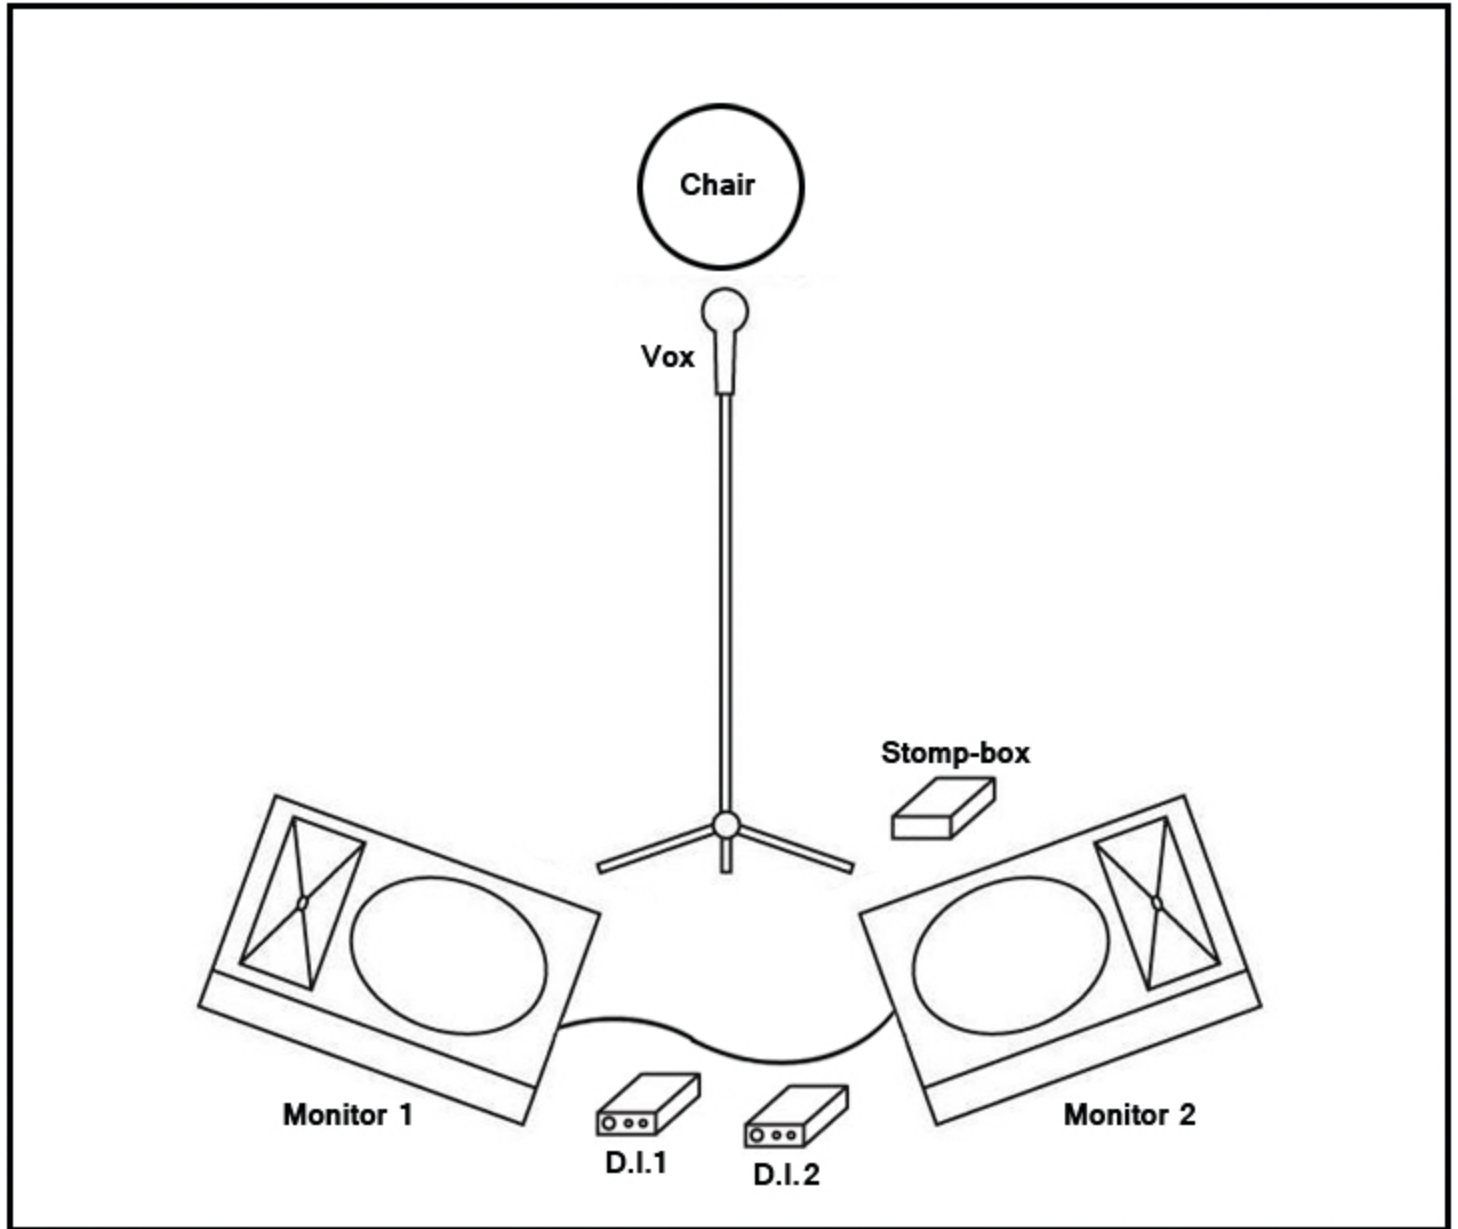

evilmrsod

Stage Plan and Technical Requirements

Channels:

1. Acoustic Guitar
2. Vocals
3. Stomp-box

Equipment requirements:

- 1x Tripod mic stand (with clutch knob)
- 1x Shure SM58 microphone (or similar)
- 2x D.I. Box (1 for guitar, 1 for Stomp-box)
- 1x Chair (a drummer stool is the best option)
- PA + all necessary cables
- NOTE: No brown M&M's ;)