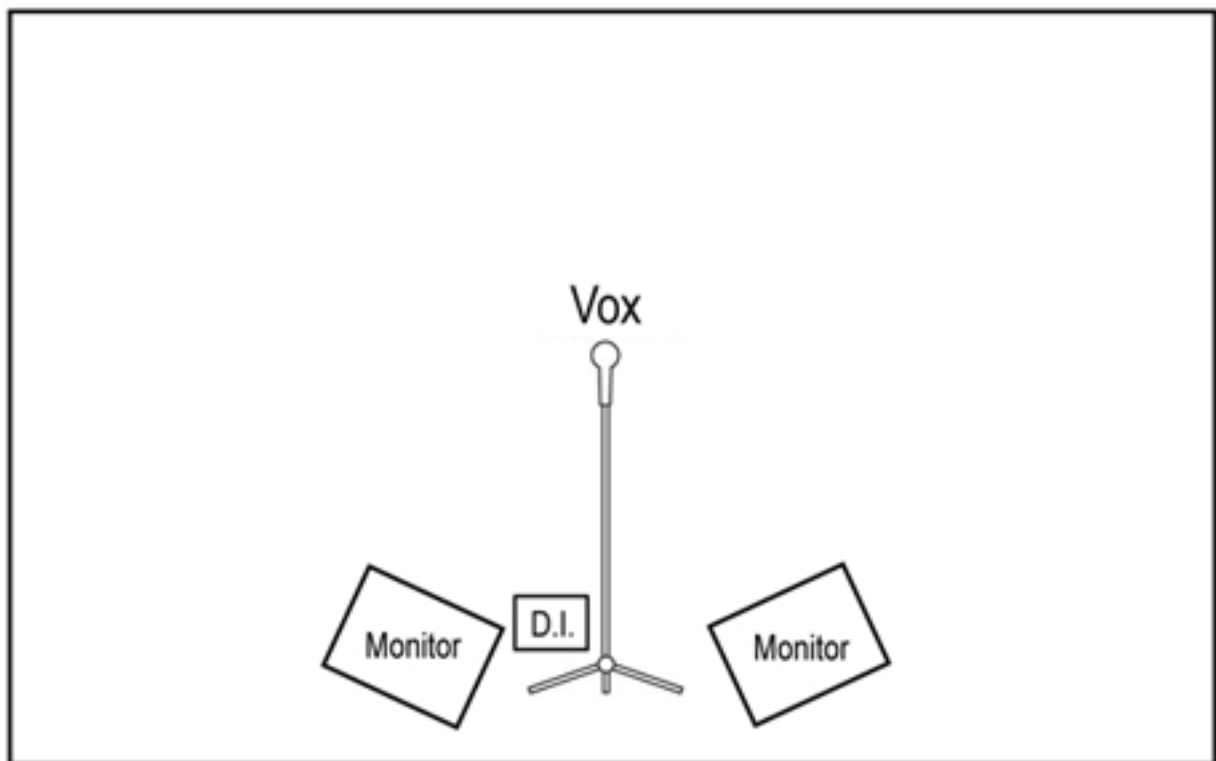

## Stage Plan and Technical Requirements

### Channels:

1. Acoustic guitar
2. Vocals

### Equipment:

- 1 x Boom microphone stand (Large)
- 1 x Shure SM58 microphone
- 1 x D.I. Box
- 4 x microphone cables (Large)